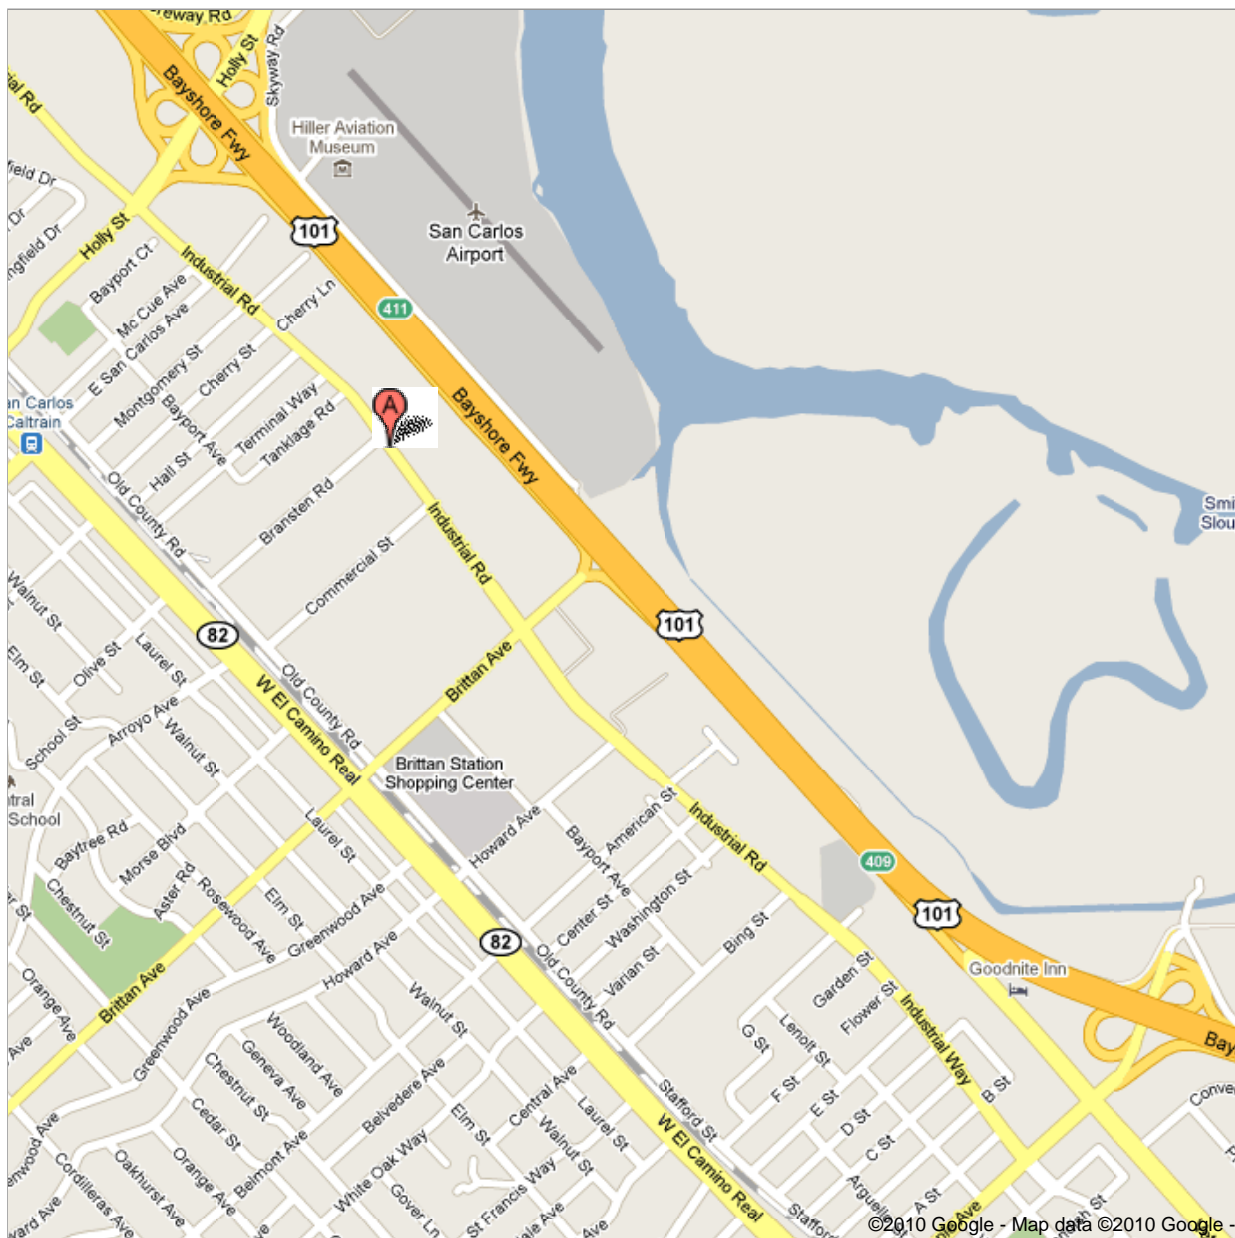

Address **820 Industrial Rd**
San Carlos, CA 94070

Get Google Maps on your phone

Text the word "GMAPS" to 466453

©2010 Google - Map data ©2010 Google -