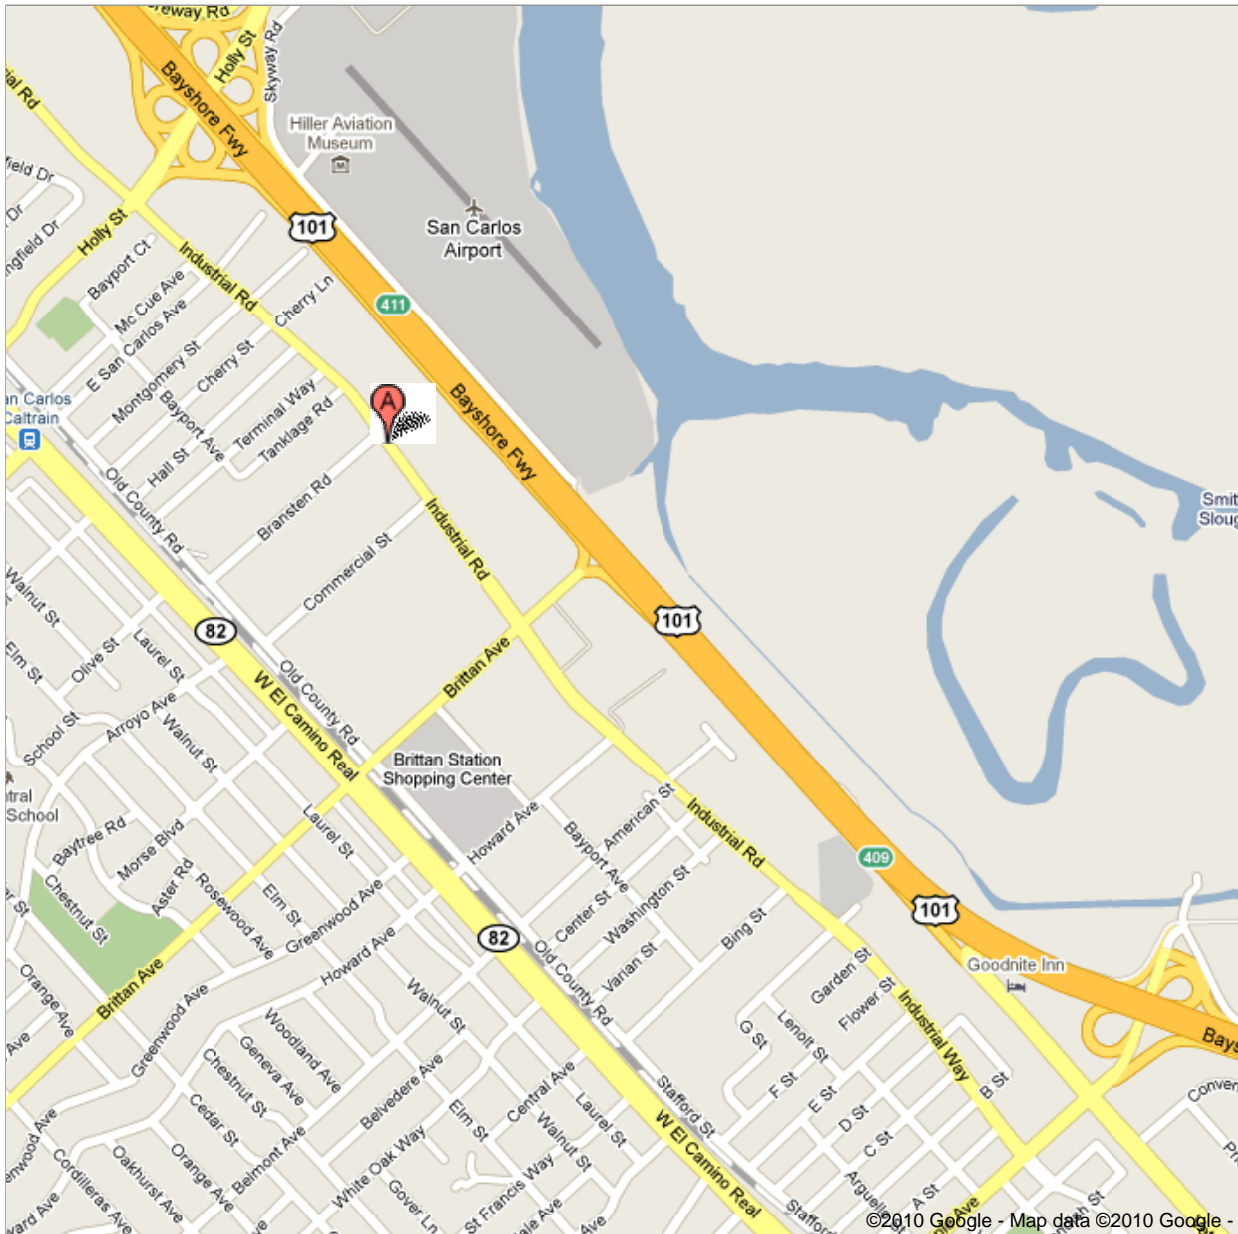

Address **820 Industrial Rd**  
**San Carlos, CA 94070**

Get Google Maps on your phone

Text the word "GMAPS" to 466453

©2010 Google - Map data ©2010 Google -